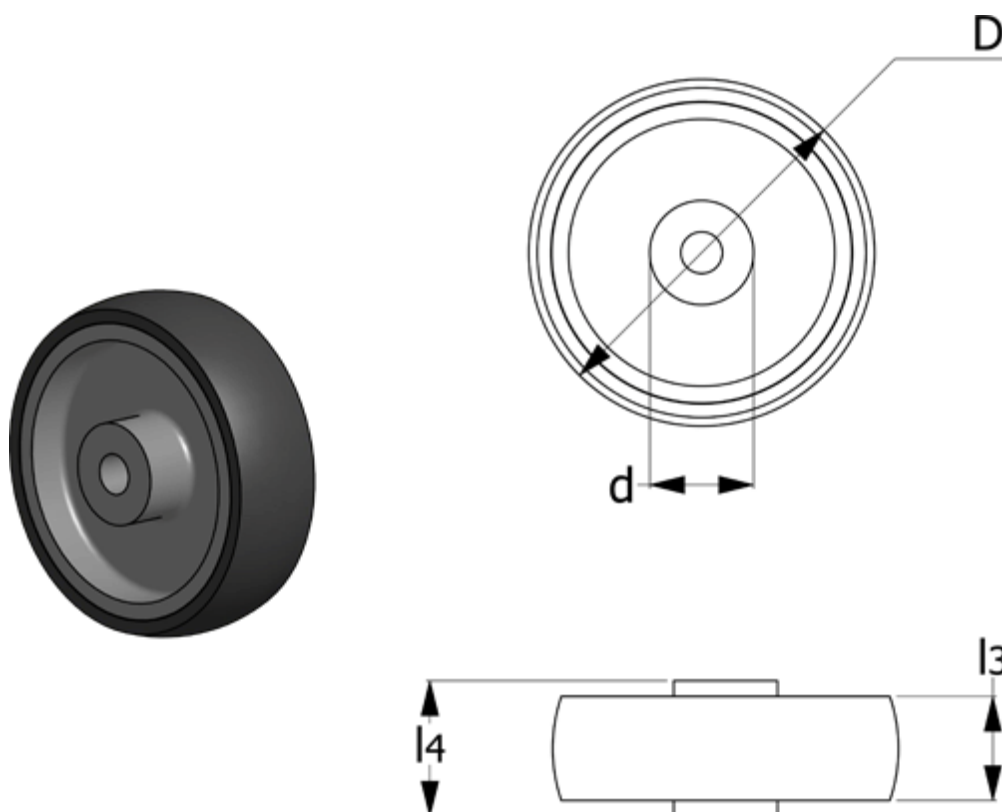

Data Sheet

Article number: 2314452501

Description: E+G Thermoplastic wheel 452501
RE.G1-080-RBL loose

Measures

Code = 452501
d = 12
D = 80
Dynamic load (N) = 700
g = 90
l3 = 30
l4 = 39
Max static load (N) = 1000

Rolling resistance (N) = 700
Type = RE.G1-080-RBL